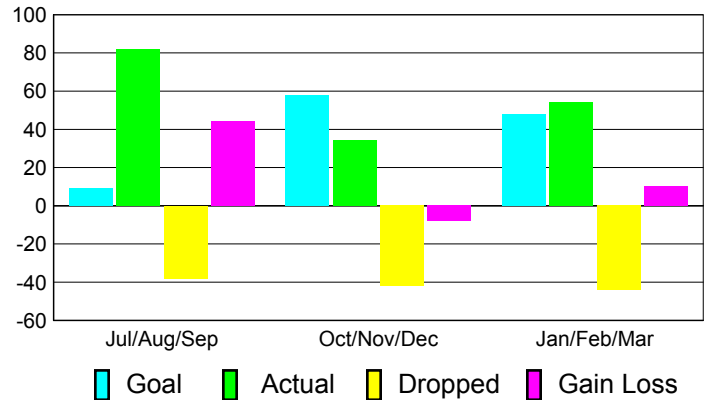

Membership Results 2010-2011

Goal, New, Dropped, Gain/Loss

Comparison of Membership Gain/Loss

Current Year Compared to the Previous Year