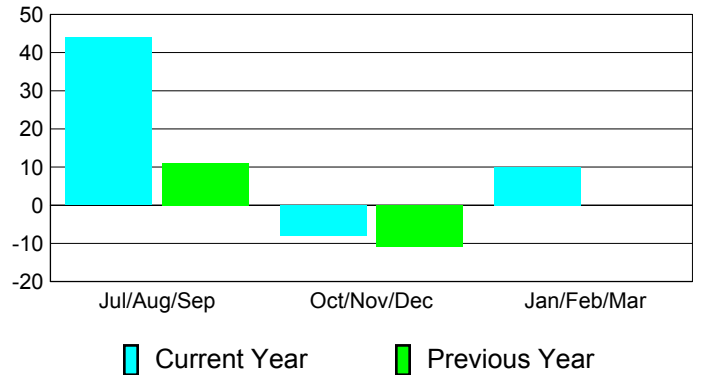

Membership Results
2010-2011

Membership
2009-2010

Month	Net Memb Goal	Actual New Memb	Actual Dropped Memb	Gain/Loss of Memb	Gain/Loss of Memb
Jul/Aug/Sep	9	82	-38	44	11
Oct/Nov/Dec	58	34	-42	-8	-11
Jan/Feb/Mar	48	54	-44	10	0
Totals	115	170	-124	46	0

Membership Results 2010-2011

Goal, New, Dropped, Gain/Loss

Comparison of Membership Gain/Loss

Current Year Compared to the Previous Year

Gender Comparison 2010-2011

Jul/Aug/Sep

Oct/Nov/Dec

Jan/Feb/Mar